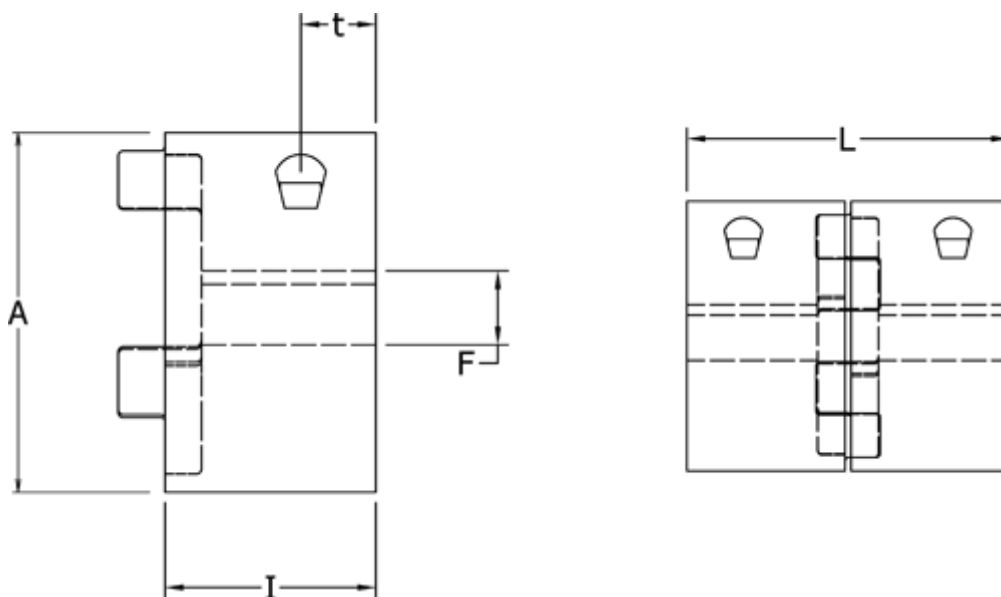

Article number: 3335019M016

Description: Clamping Hub Klonex ES 19/24
ALU Aluminium, Bore 16H7 mm

Measures

A = 40
F = 16
I = 25
L = 66
t = 12.0